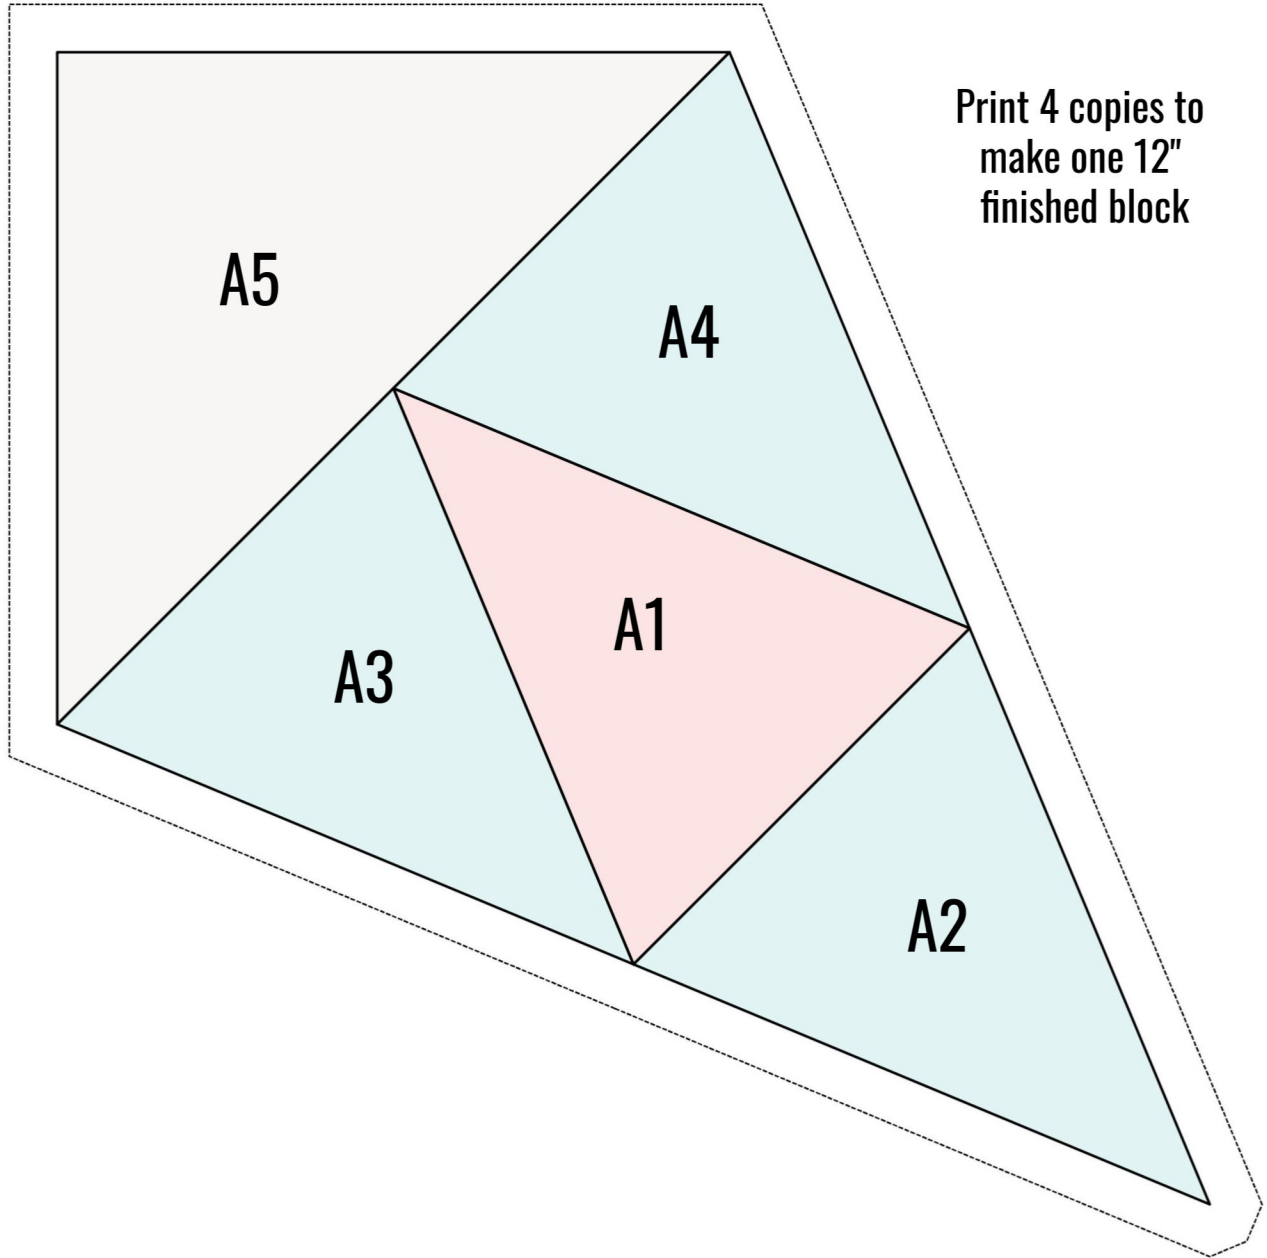

# Block 2019

Morning Star FPP  
Kaleidoscope Variation

Print 4 copies to  
make one 12"  
finished block

Square  
should  
measure 1"

# Block 2019

Morning Star FPP  
Kaleidoscope Variation

Print 4 copies to  
make one 12"  
finished block