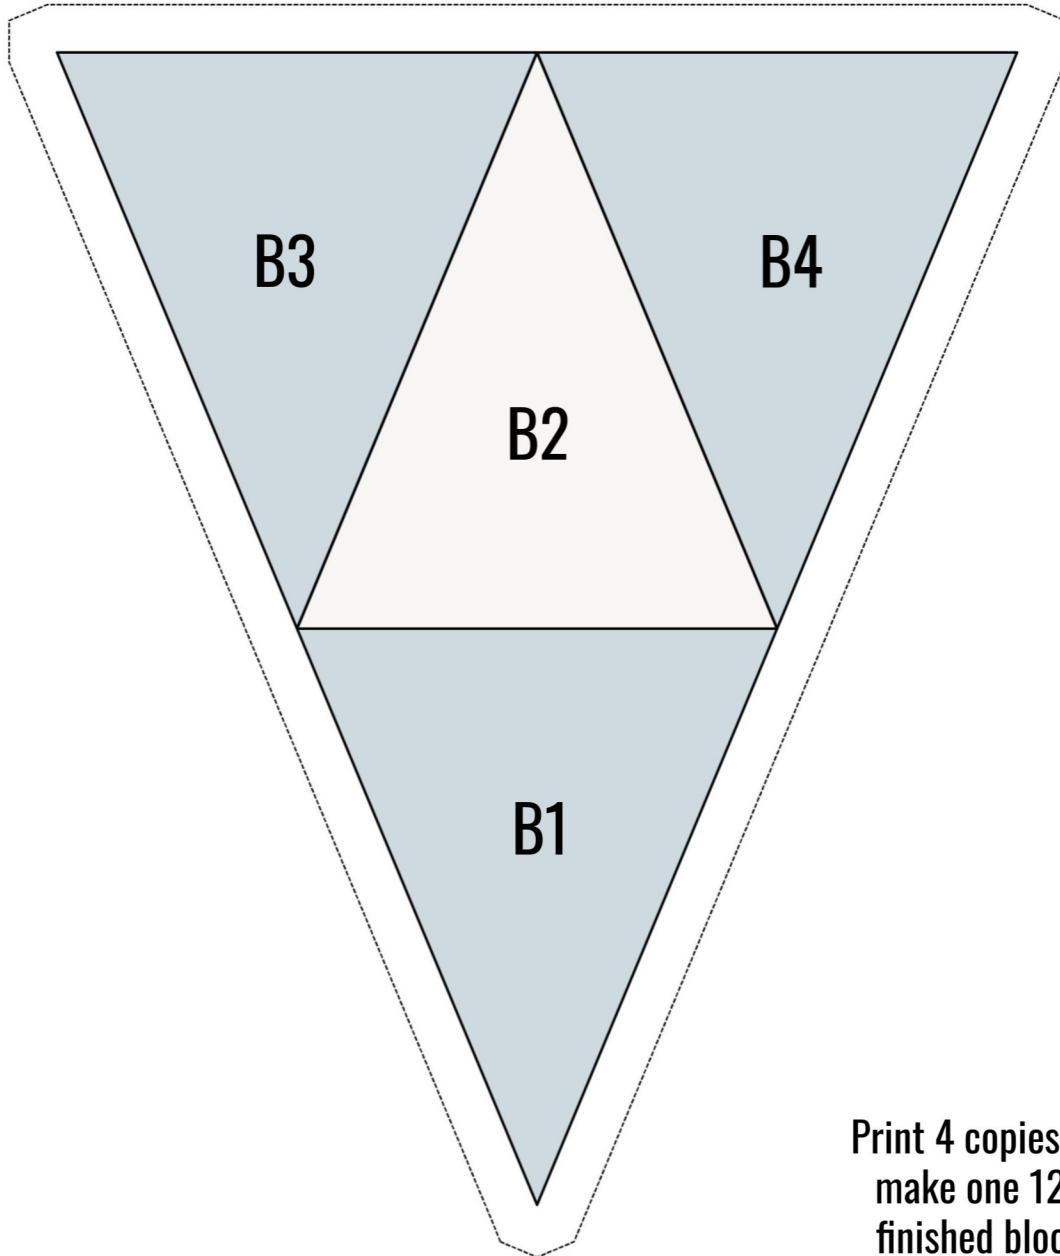

# Block 2019

Morning Star FPP  
Kaleidoscope Variation

Print 4 copies to  
make one 12"  
finished block

Square  
should  
measure 1"

# Block 2019

Morning Star FPP  
Kaleidoscope Variation

Print 4 copies to  
make one 12"  
finished block