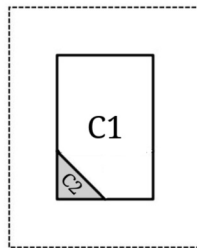

# Vintage Sewing Machine Block Pattern

# Vintage Sewing Machine Block Pattern

Square  
should  
measure 1"

# Vintage Sewing Machine Block Pattern

Square  
should  
measure 1"

[AQSBlog.com](http://AQSBlog.com)