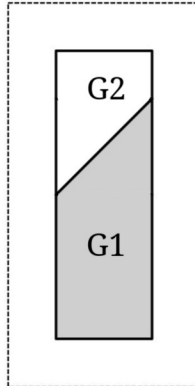

# Vintage Sewing Machine Block Pattern

# Vintage Sewing Machine Block Pattern

Square  
should  
measure 1"

# Vintage Sewing Machine Block Pattern

Square  
should  
measure 1"

[AQSBlog.com](http://AQSBlog.com)