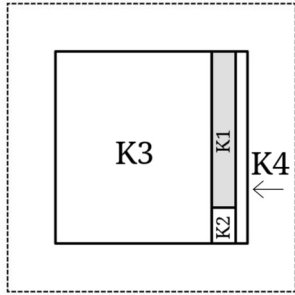

# Vintage Sewing Machine Block Pattern

Square  
should  
measure 1"

# Vintage Sewing Machine Block Pattern

Square  
should  
measure 1"

[AQSBlog.com](http://AQSBlog.com)