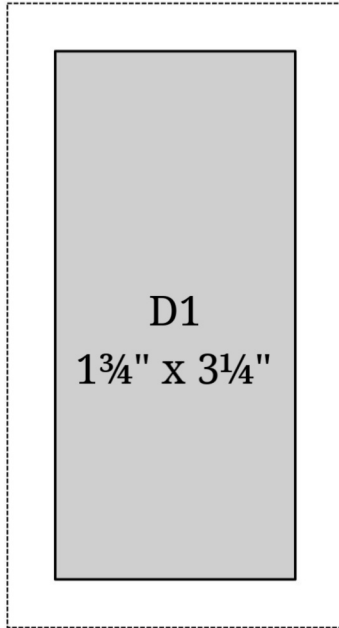

# Vintage Sewing Machine Block Pattern

# Vintage Sewing Machine Block Pattern

Square  
should  
measure 1"

# Vintage Sewing Machine Block Pattern

Square  
should  
measure 1"

[AQSBlog.com](http://AQSBlog.com)