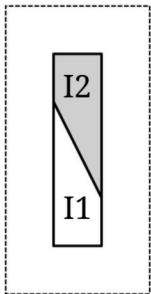

# Vintage Sewing Machine Block Pattern

# Vintage Sewing Machine Block Pattern

Square  
should  
measure 1"

# Vintage Sewing Machine Block Pattern

Square  
should  
measure 1"

[AQSBlog.com](http://AQSBlog.com)