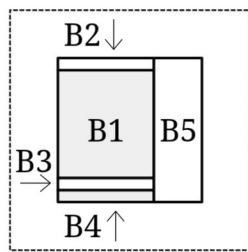

# Vintage Sewing Machine Block Pattern

Square  
should  
measure 1"

# Vintage Sewing Machine Block Pattern

Square  
should  
measure 1"

[AQSBlog.com](http://AQSBlog.com)