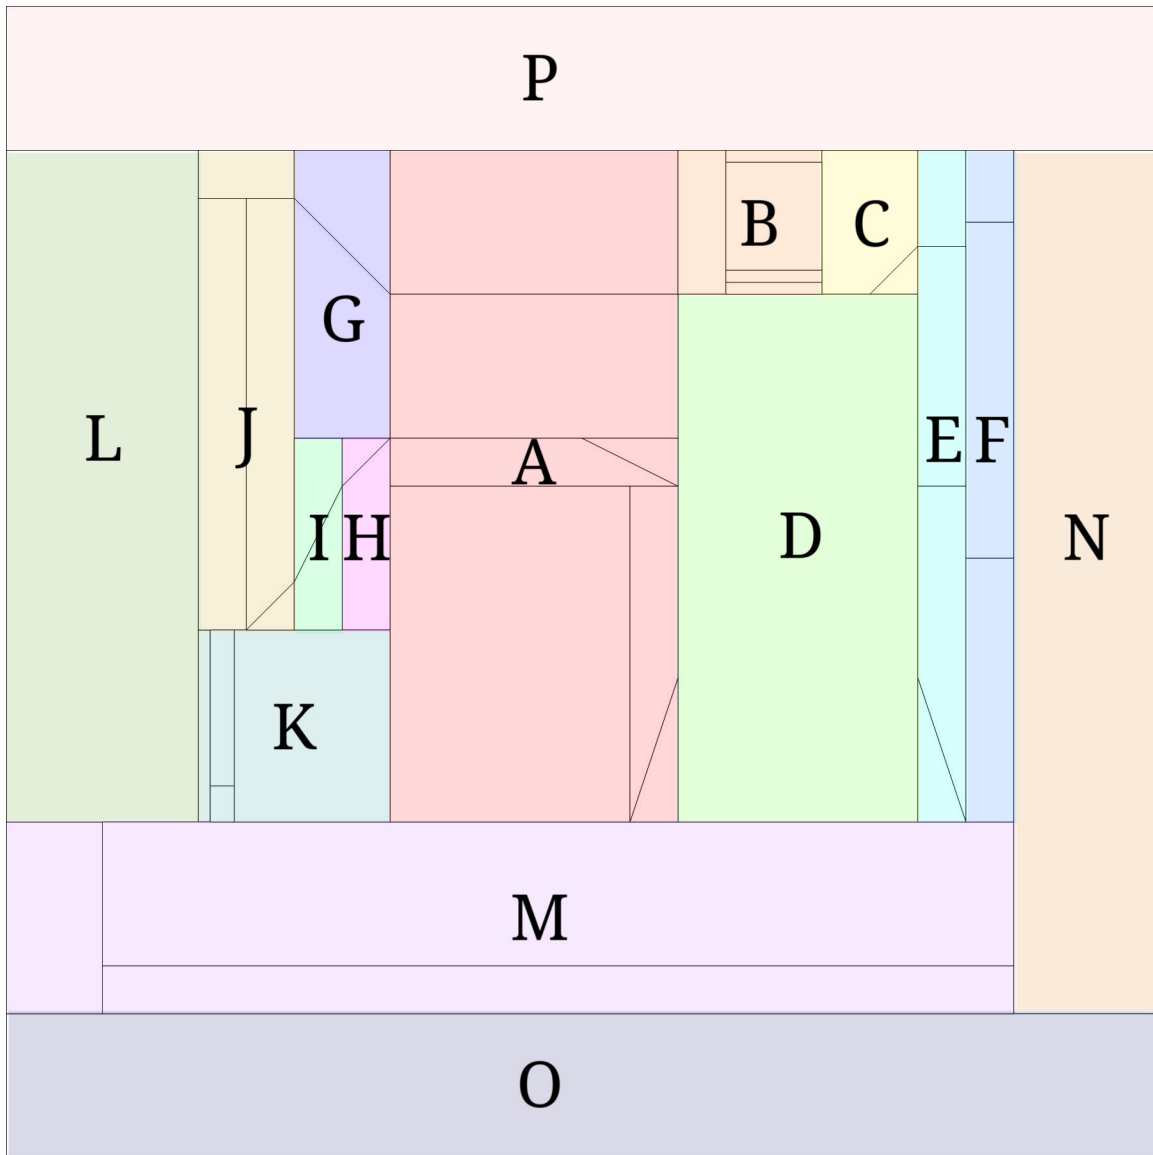

# Vintage Sewing Machine Block Pattern

# Vintage Sewing Machine Block Pattern

Square  
should  
measure 1"

# Vintage Sewing Machine Block Pattern

Square  
should  
measure 1"

[AQSBlog.com](http://AQSBlog.com)