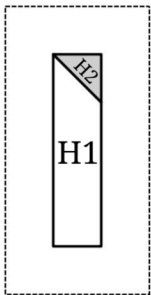

# Vintage Sewing Machine Block Pattern

# Vintage Sewing Machine Block Pattern

Square  
should  
measure 1"

# Vintage Sewing Machine Block Pattern

Square  
should  
measure 1"

[AQSBlog.com](http://AQSBlog.com)