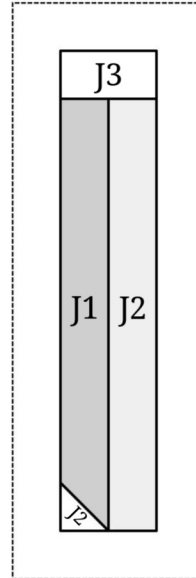

# Vintage Sewing Machine Block Pattern

# Vintage Sewing Machine Block Pattern

Square  
should  
measure 1"

# Vintage Sewing Machine Block Pattern

Square  
should  
measure 1"

[AQSBlog.com](http://AQSBlog.com)