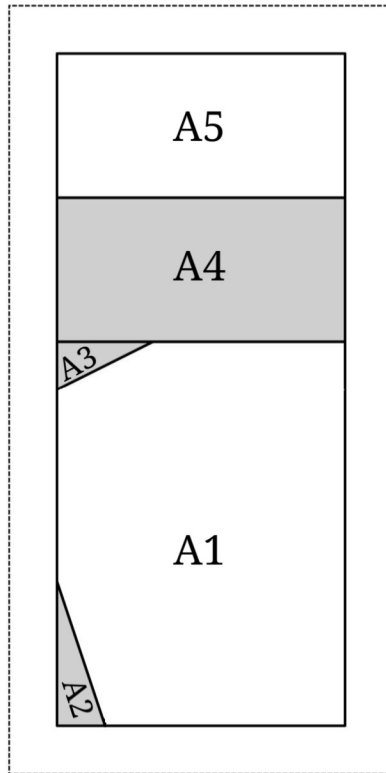

# Vintage Sewing Machine Block Pattern

# Vintage Sewing Machine Block Pattern

Square  
should  
measure 1"

# Vintage Sewing Machine Block Pattern

Square  
should  
measure 1"

[AQSBlog.com](http://AQSBlog.com)